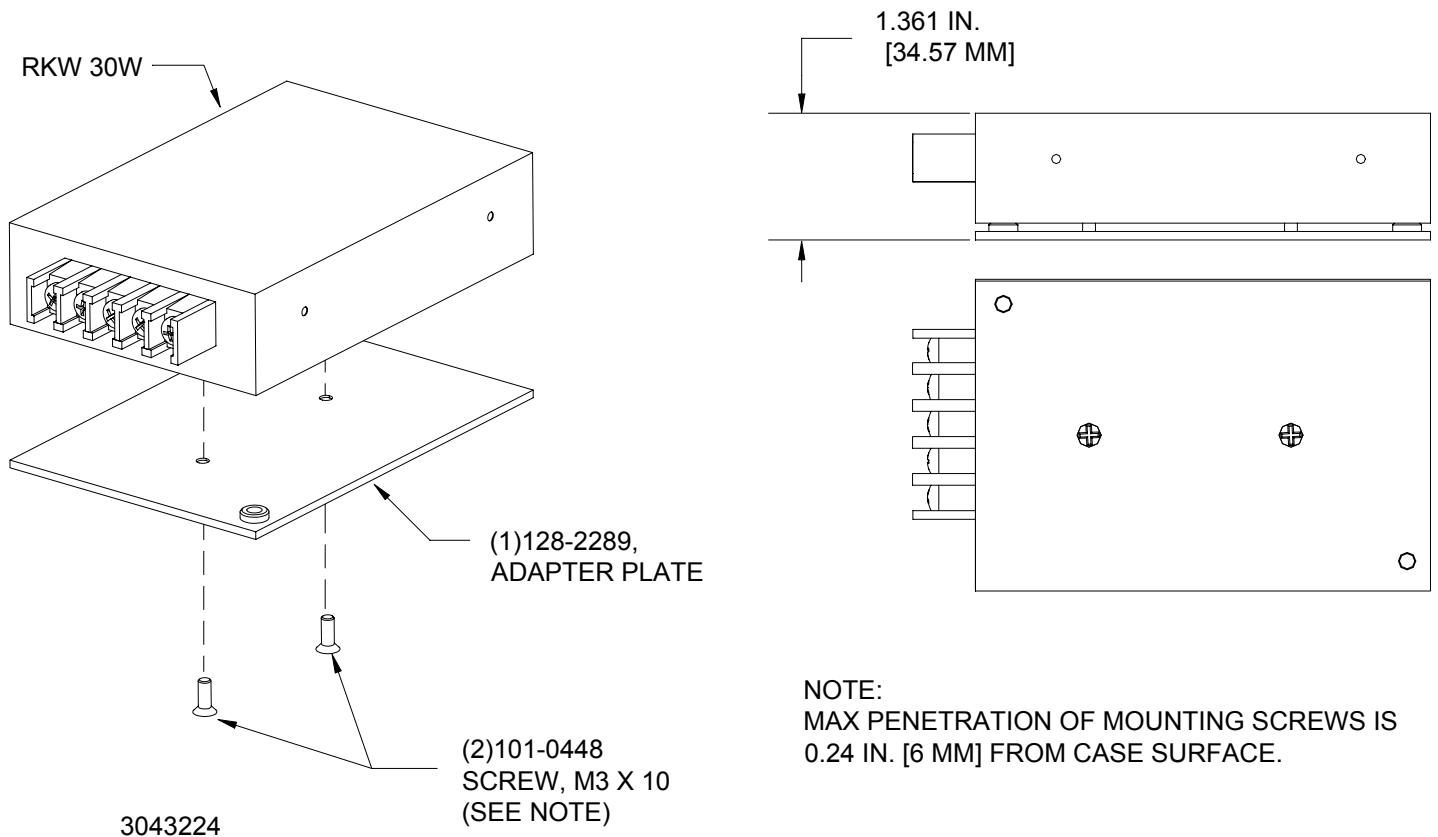

INSTRUCTION SHEET

KEPCO An ISO 9001 Company.

**MA
FAW/RKW
30H**

MOUNTING ADAPTER FAW/RKW 30W

DESCRIPTION. The Model MA FAW/RKW 30 Mounting Adapter includes an adapter plate and mounting screws that allow a 30W RKW power supply to be easily substituted for a horizontally-mounted 25W FAW power supply. Mount the adapter plate to the RKW power supply using the screws provided (see Figure 1), then install the adapter plate in place of the FAW power supply using the screws that previously secured the FAW power supply.